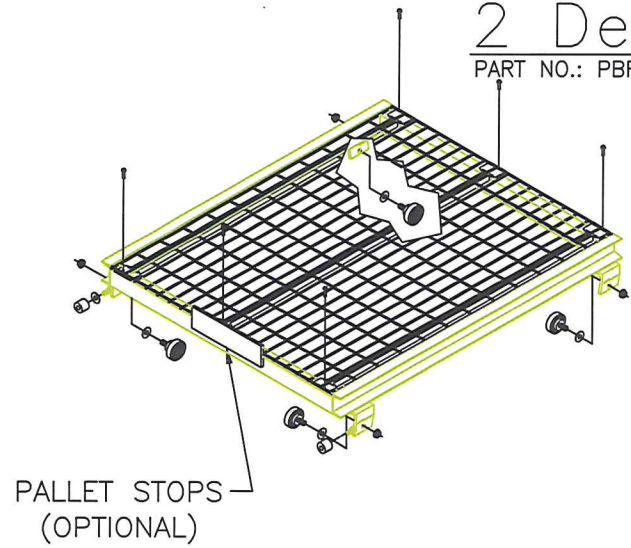

2 Deep Full Support Pushback System

PART NO.: PBF2W-AB-US

Wire Mesh Deck Top

STANDARD SYSTEM
LENGTH
102''

STANDARD RAIL PITCH: 5/16" PER FOOT

2 DEEP FULL SUPPORT
PUSHBACK FRONT VIEW
Standard System based on 48"D x 40"W Pallets