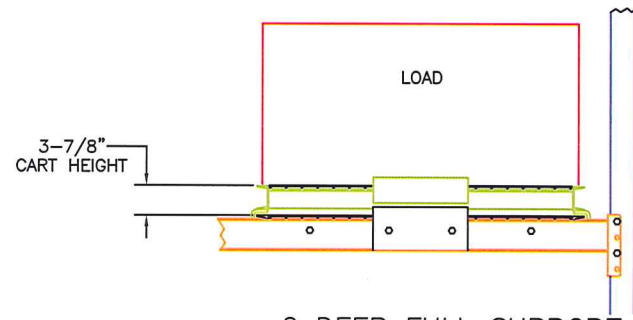

2 Deep Full Support Pushback System

PART NO.: PBF2W-AB-US

Wire Mesh Deck Top

STANDARD SYSTEM
LENGTH
102''

STANDARD RAIL PITCH: 5/16" PER FOOT

2 DEEP FULL SUPPORT
PUSHBACK FRONT VIEW
Standard System based on 48"D x 40"W Pallets