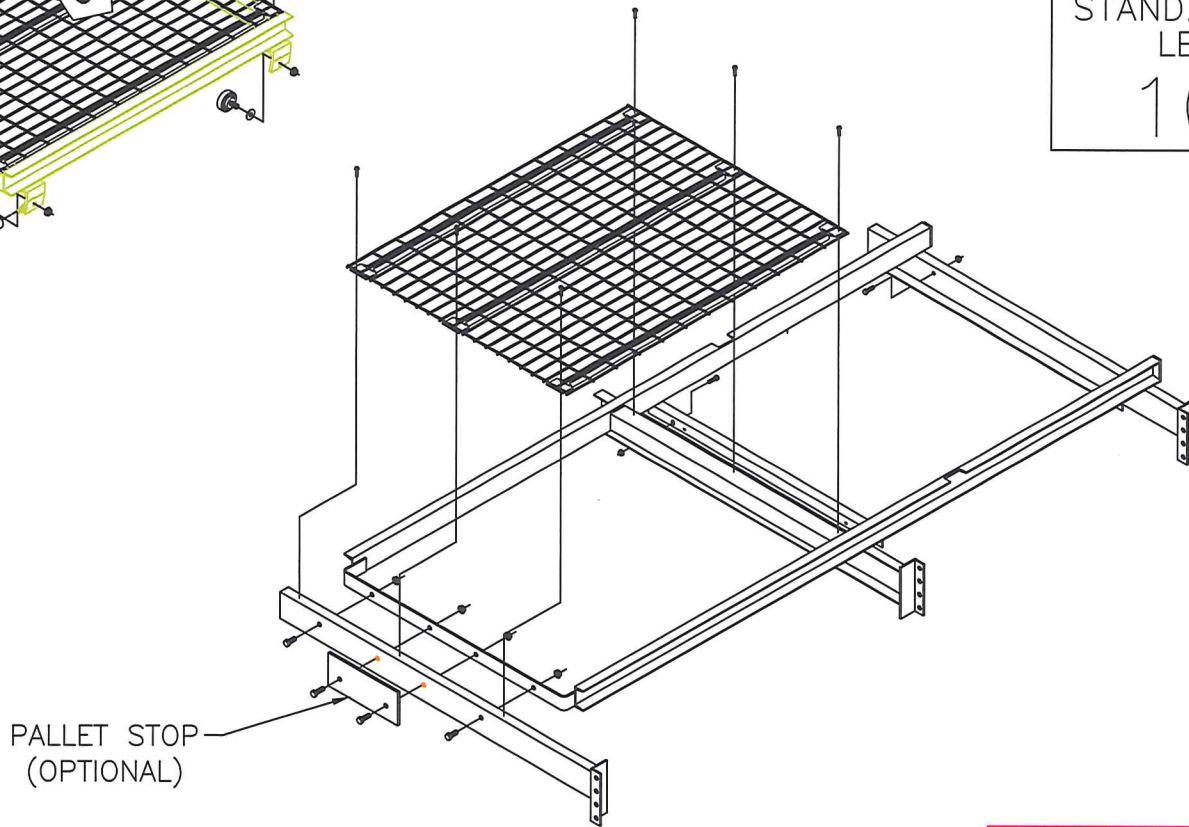

2 Deep Full Support Pushback System

PART NO.: PBF2W-AB-US

Wire Mesh Deck Top

STANDARD SYSTEM
LENGTH
102''

STANDARD RAIL PITCH: 5/16" PER FOOT

2 DEEP FULL SUPPORT
PUSHBACK FRONT VIEW
Standard System based on 48"D x 40"W Pallets