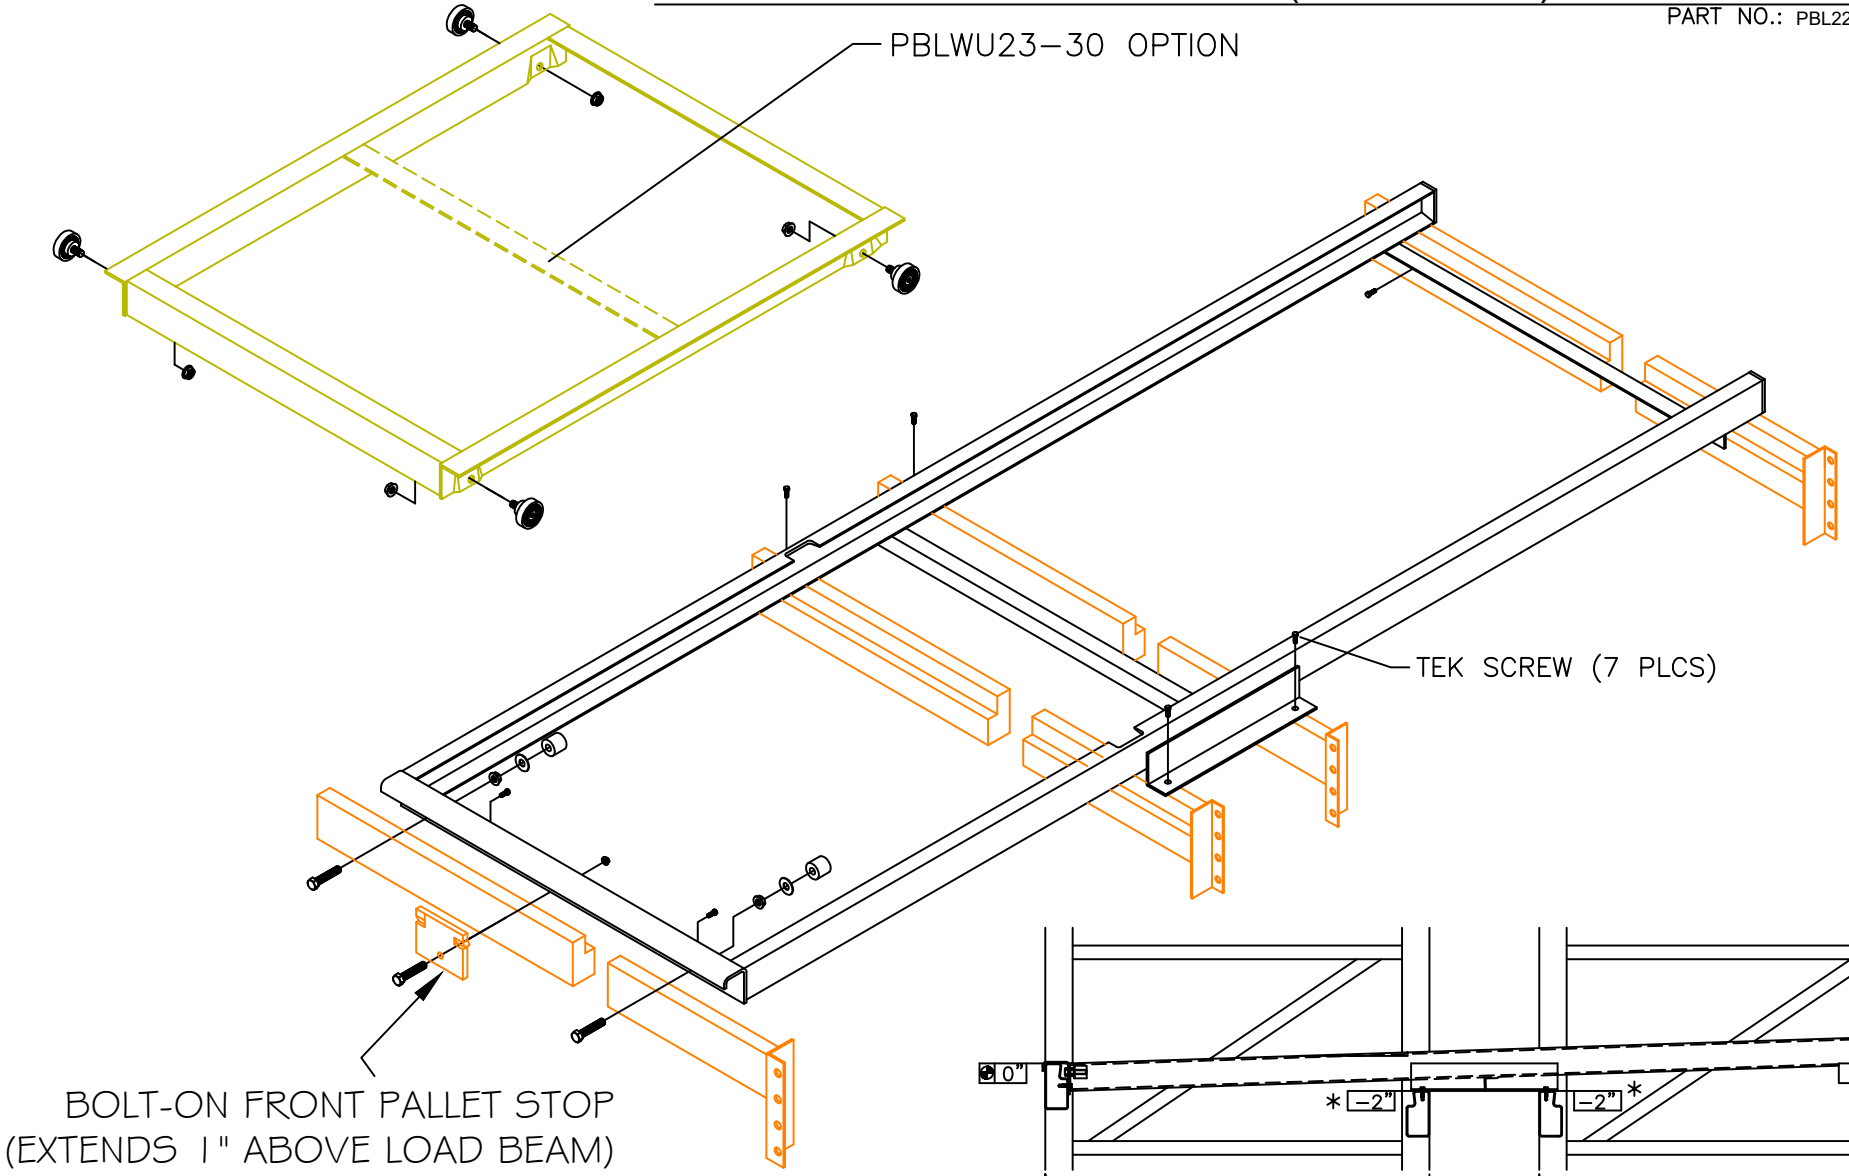

# 2 DEEP SELECTIVE RETROFIT (UNIVERSAL) PUSHBACK SYSTEM

PART NO.: PBL22-ABC-JH\_VN

BOLT-ON FRONT PALLET STOP  
(EXTENDS 1" ABOVE LOAD BEAM)

2 DEEP SELECTIVE RETROFIT (UNIVERSAL) PUSHBACK RACKING CONFIGURATION