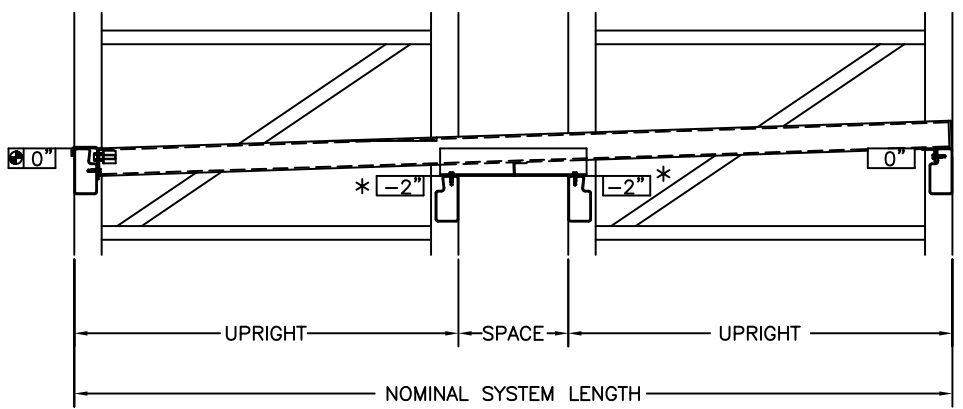

# 2 DEEP SELECTIVE RETROFIT (UNIVERSAL) PUSHBACK SYSTEM

PART NO.: PBL22-ABC-JH\_VN

BOLT-ON FRONT PALLET STOP  
(EXTENDS 1" ABOVE LOAD BEAM)

2 DEEP SELECTIVE RETROFIT (UNIVERSAL) PUSHBACK RACKING CONFIGURATION