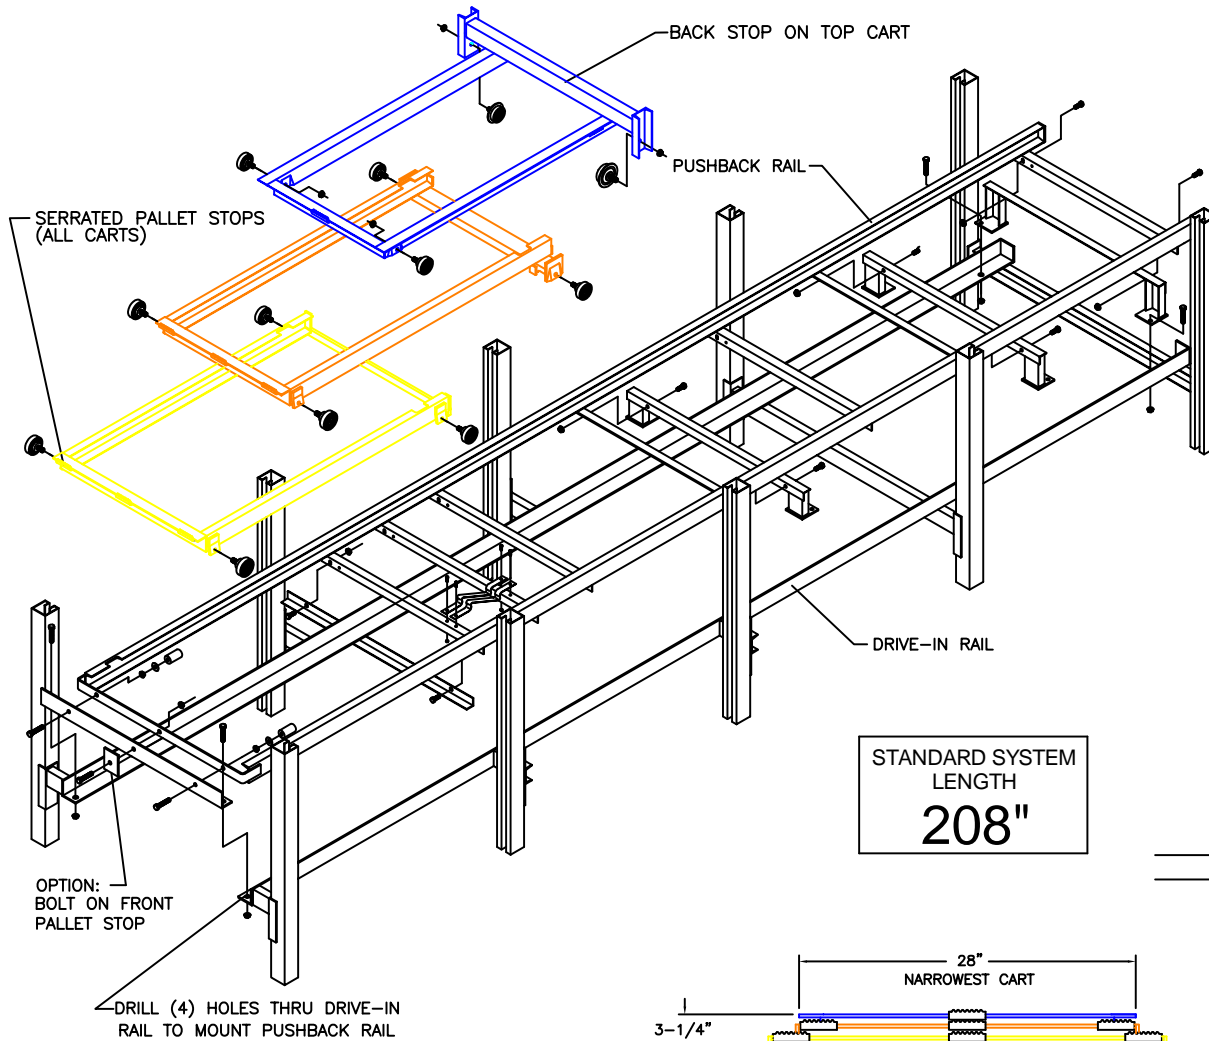

4 Deep LoPro Drive-In Retrofit Pushback System

PART NO.: PBL4-ABDE-US-D

M-Series

STANDARD SYSTEM LENGTH
208"

STANDARD SECTION OF
4 DEEP PUSHBACK SYSTEM

STANDARD HEIGHT
TOP OF CART AT REAR

ADVANCE
STORAGE PRODUCTS
A division of JCM Industries, Inc.

Huntington Beach, CA 92649 (714) 902-9000 Fax: (714) 902-9001

Standard System based on 48"D x 40"W Pallets