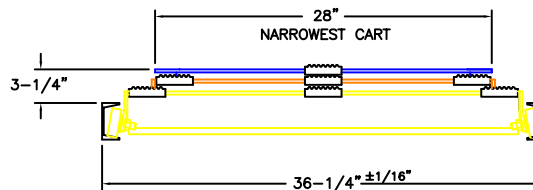

4 Deep LoPro Drive-In Retrofit Pushback System

PART NO.: PBL4-ABDE-US-D

M-Series

STANDARD SYSTEM LENGTH
208"

STANDARD SECTION OF
4 DEEP PUSHBACK SYSTEM

STANDARD HEIGHT
TOP OF CART AT REAR

ADVANCE
STORAGE PRODUCTS
A division of JCM Industries, Inc.

Huntington Beach, CA 92649 (714) 902-9000 Fax: (714) 902-9001

Standard System based on 48"D x 40"W Pallets