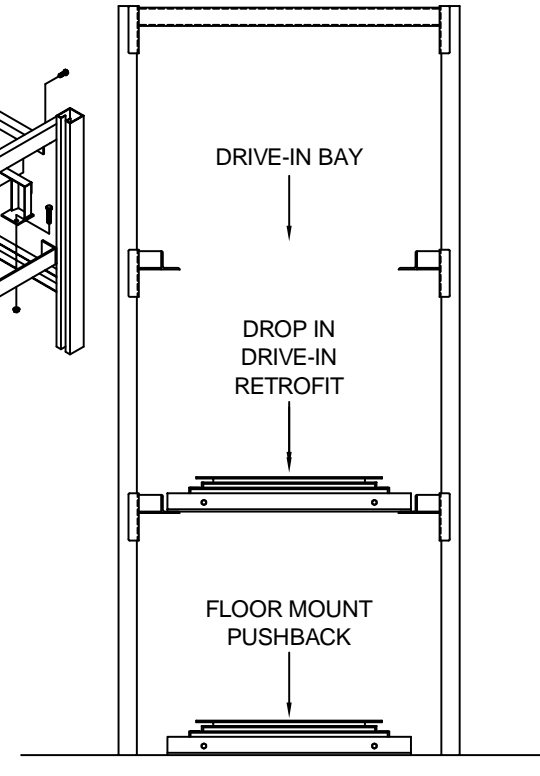

4 Deep LoPro Drive-In Retrofit Pushback System

PART NO.: PBL4-ABDE-US-D

M-Series

STANDARD SYSTEM LENGTH
208"

STANDARD SECTION OF
4 DEEP PUSHBACK SYSTEM

STANDARD HEIGHT
TOP OF CART AT REAR

ADVANCE
STORAGE PRODUCTS
A division of JCM Industries, Inc.