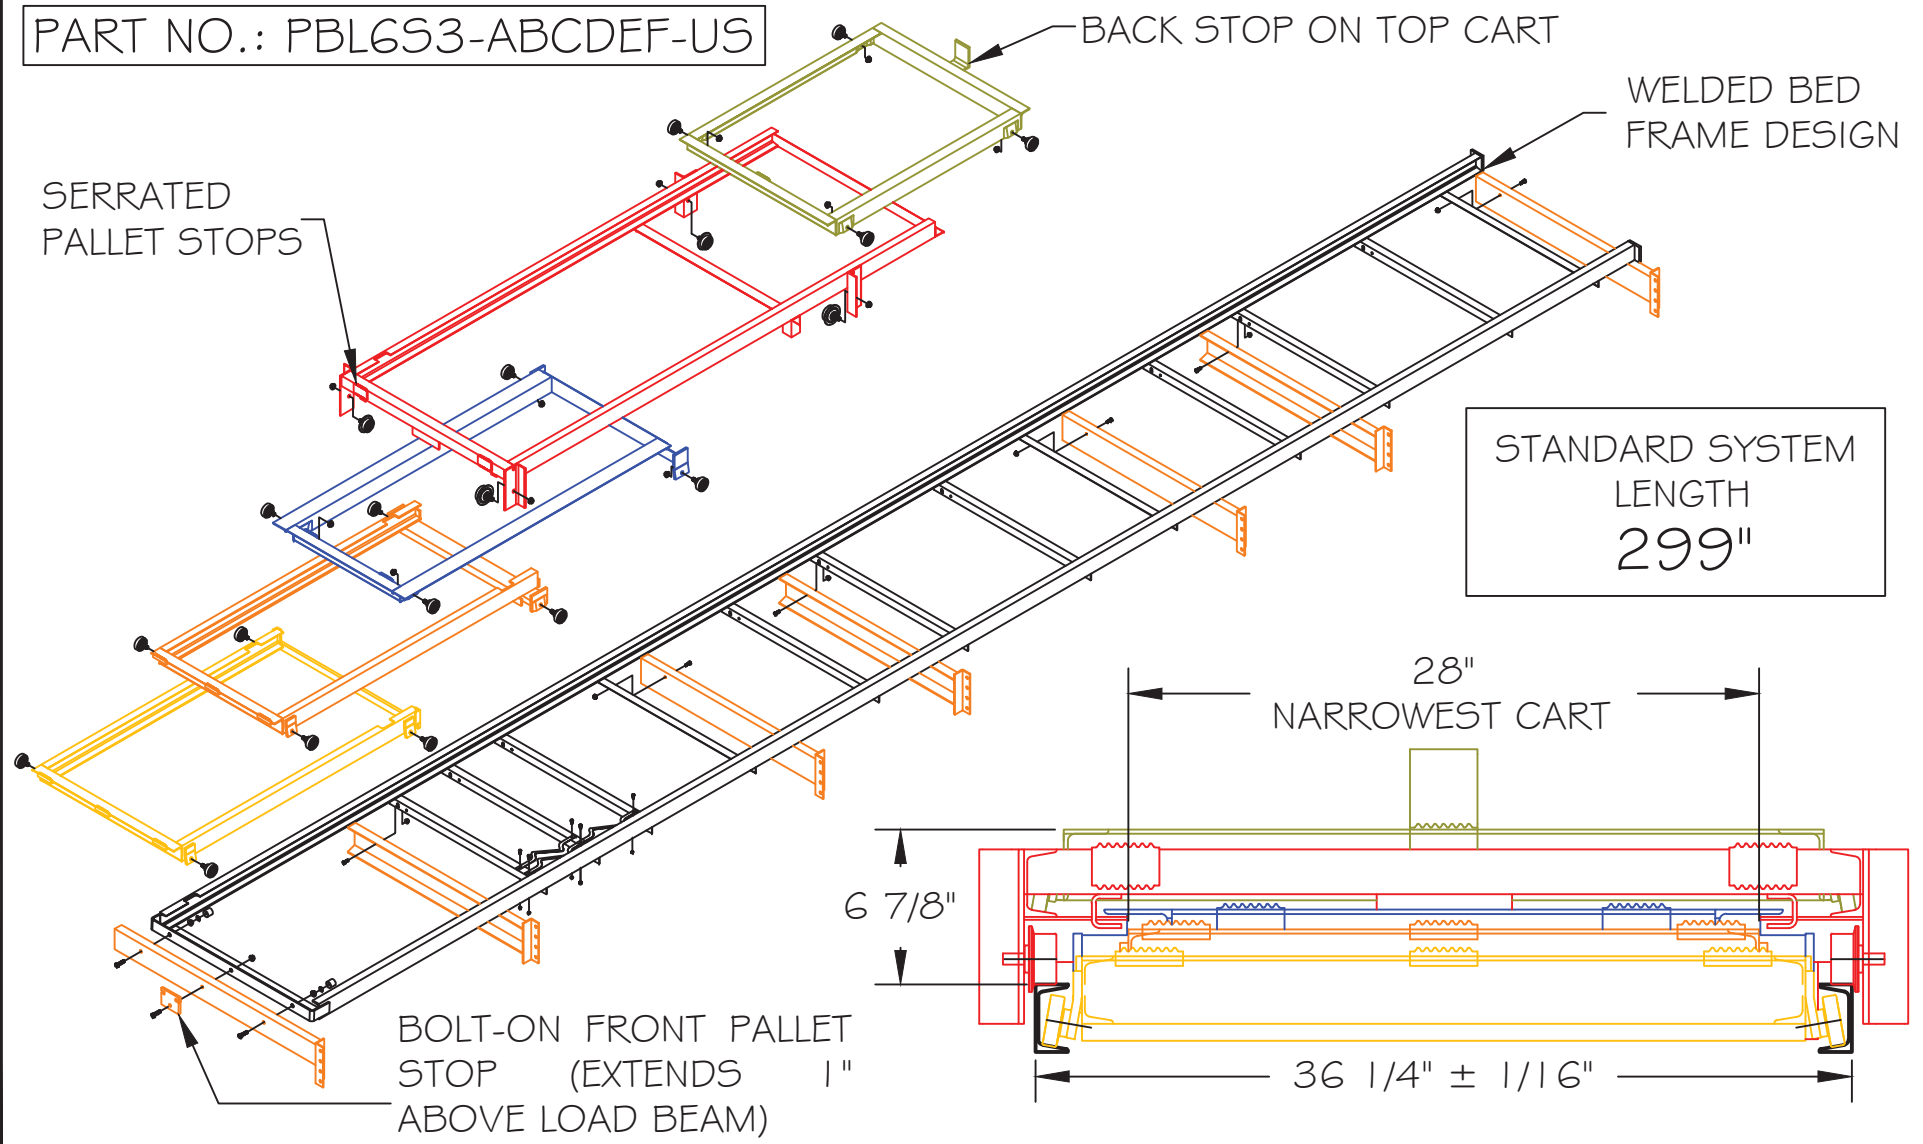

# 6 DEEP SERIES 3 LOPRO PUSHBACK SYSTEM

PART NO.: PBL6S3-ABCDEF-US

STANDARD LOAD RANGE 40"-56" DEEP  
 PALLET WIDTH RANGE 34"-48"

STANDARD RAIL PITCH: 5/16" PER FOOT  
 STANDARD SECTION BASED ON 40" WIDE PALLET