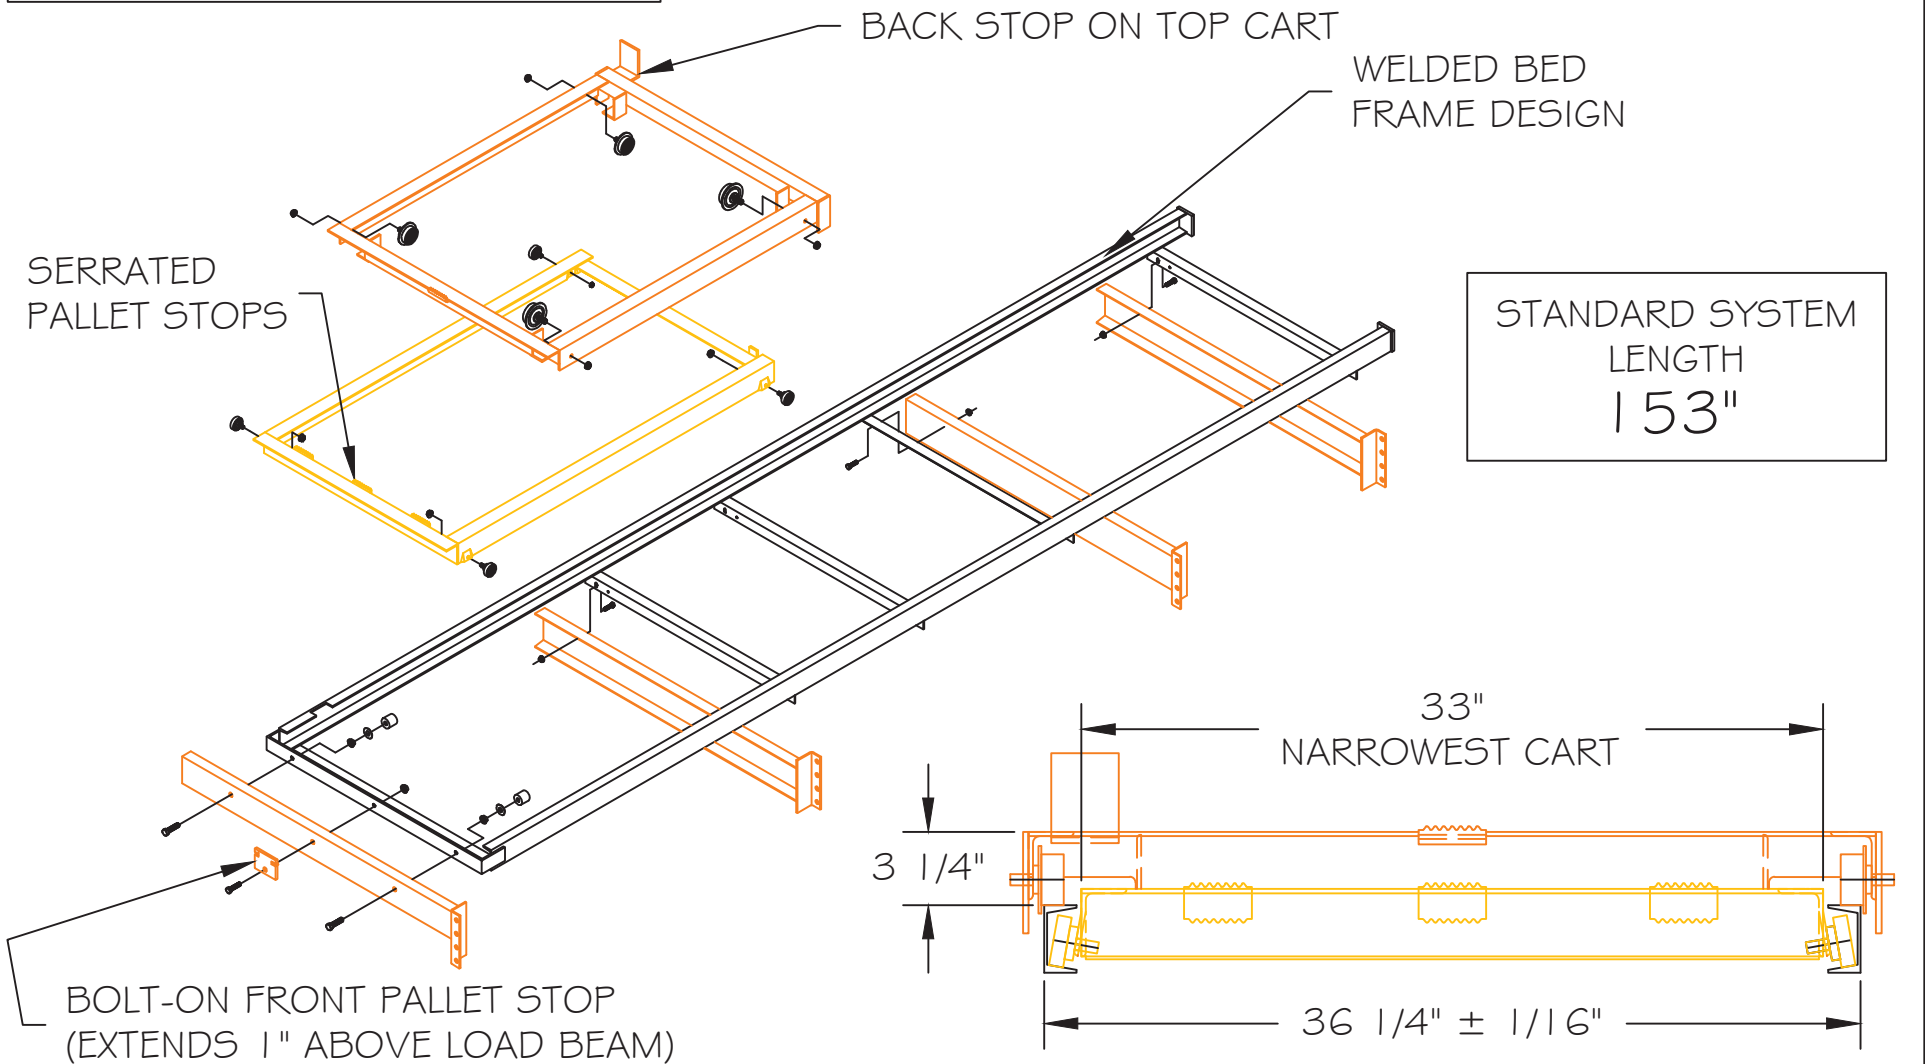

# 3 DEEP SERIES 3 LOPRO PUSHBACK SYSTEM

PART NO.: PBL3S3-ABC-US

STANDARD LOAD RANGE 40"-56" DEEP  
PALLET WIDTH RANGE 34"-48"

STANDARD RAIL PITCH: 5/16" PER FOOT  
STANDARD SECTION BASED ON 40" WIDE PALLET

REV.	DESCRIPTION	DATE	BY
A	ADDED STD LOAD AND PALLET WIDTH RANGE	6/13/13	LAN

THIS DOCUMENT CONTAINS PROPRIETARY MATERIAL AND/OR INFORMATION WHICH IS OWNED BY ADVANCE STORAGE PRODUCTS, AND WHICH IS GIVEN IN CONFIDENCE. THE PARTY ACCEPTING THIS DOCUMENT ASSUMES CUSTODY THEREOF AND AGREES NOT TO REPRODUCE, TO USE IN ANY WAY INCLUDING MANUFACTURING, OR TO DIVULGE TO A THIRD PARTY THE DOCUMENT OR DETAILS HEREIN WITHOUT EXPRESS WRITTEN PERMISSION FROM ADVANCE.