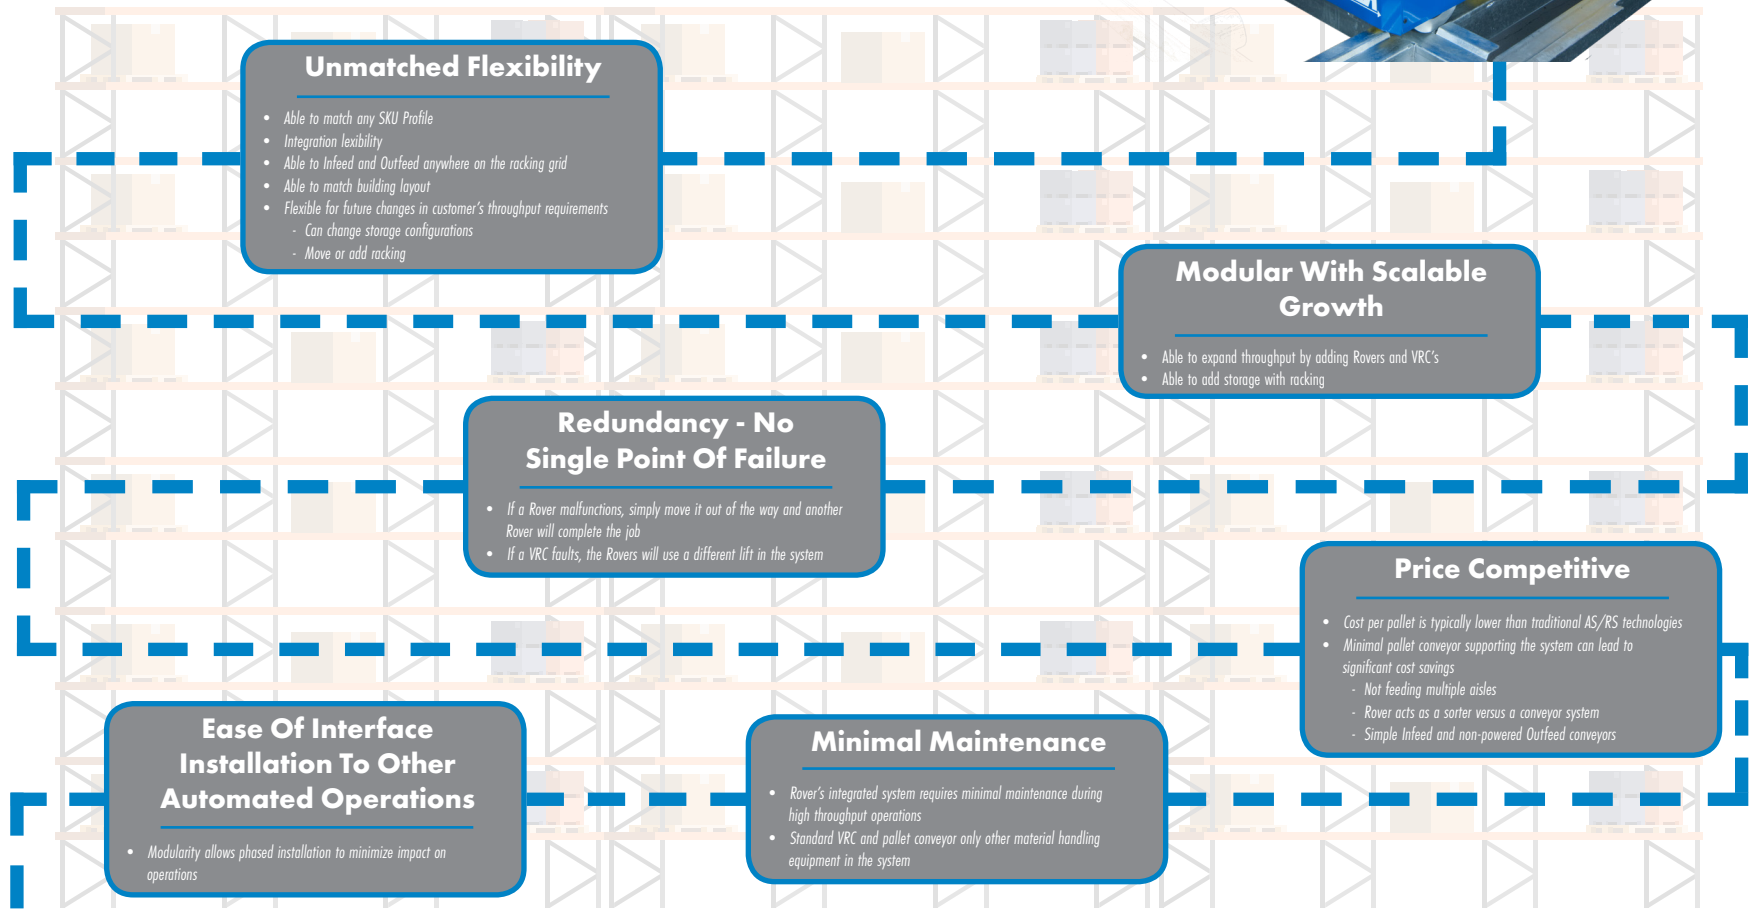

AS/RS

The NEXT GENERATION Pallet Storage Solution

• Highly Configurable • 3-Dimensional • Bi-Directional • Shuttle-Based

AS/RS

Unlike conventional cart or crane-based AS/RS, Rover systems provide high throughput which can be easily reconfigured to match increased storage needs, changing SKU profiles and increasing throughput requirements.

ADVANCE | Storage Automation