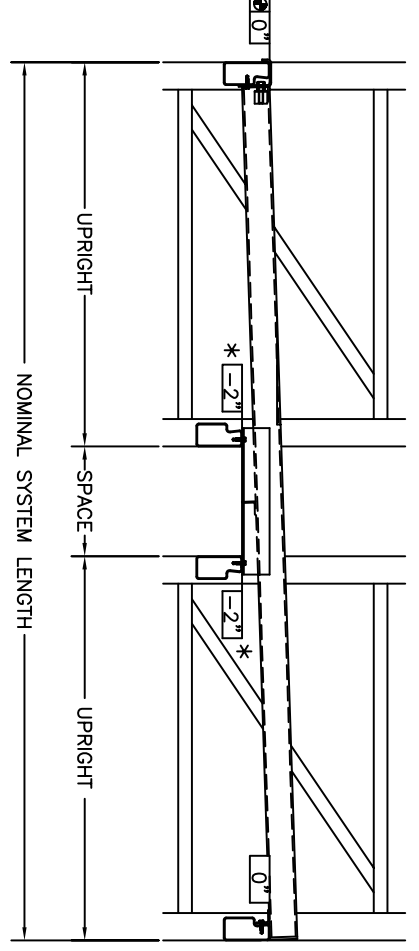

2 DEEP SELECTIVE RETROFIT (UNIVERSAL) PUSHBACK SYSTEM

PART NO.: PBLWU22-30

PBLWU23-30 OPTION

2 DEEP SELECTIVE RETROFIT (UNIVERSAL) PUSHBACK RACKING CONFIGURATION

* CAN BE -3" IF 3" ADJUSTABLE

ADVANCE
STORAGE PRODUCTS
A division of JCM Industries, Inc.