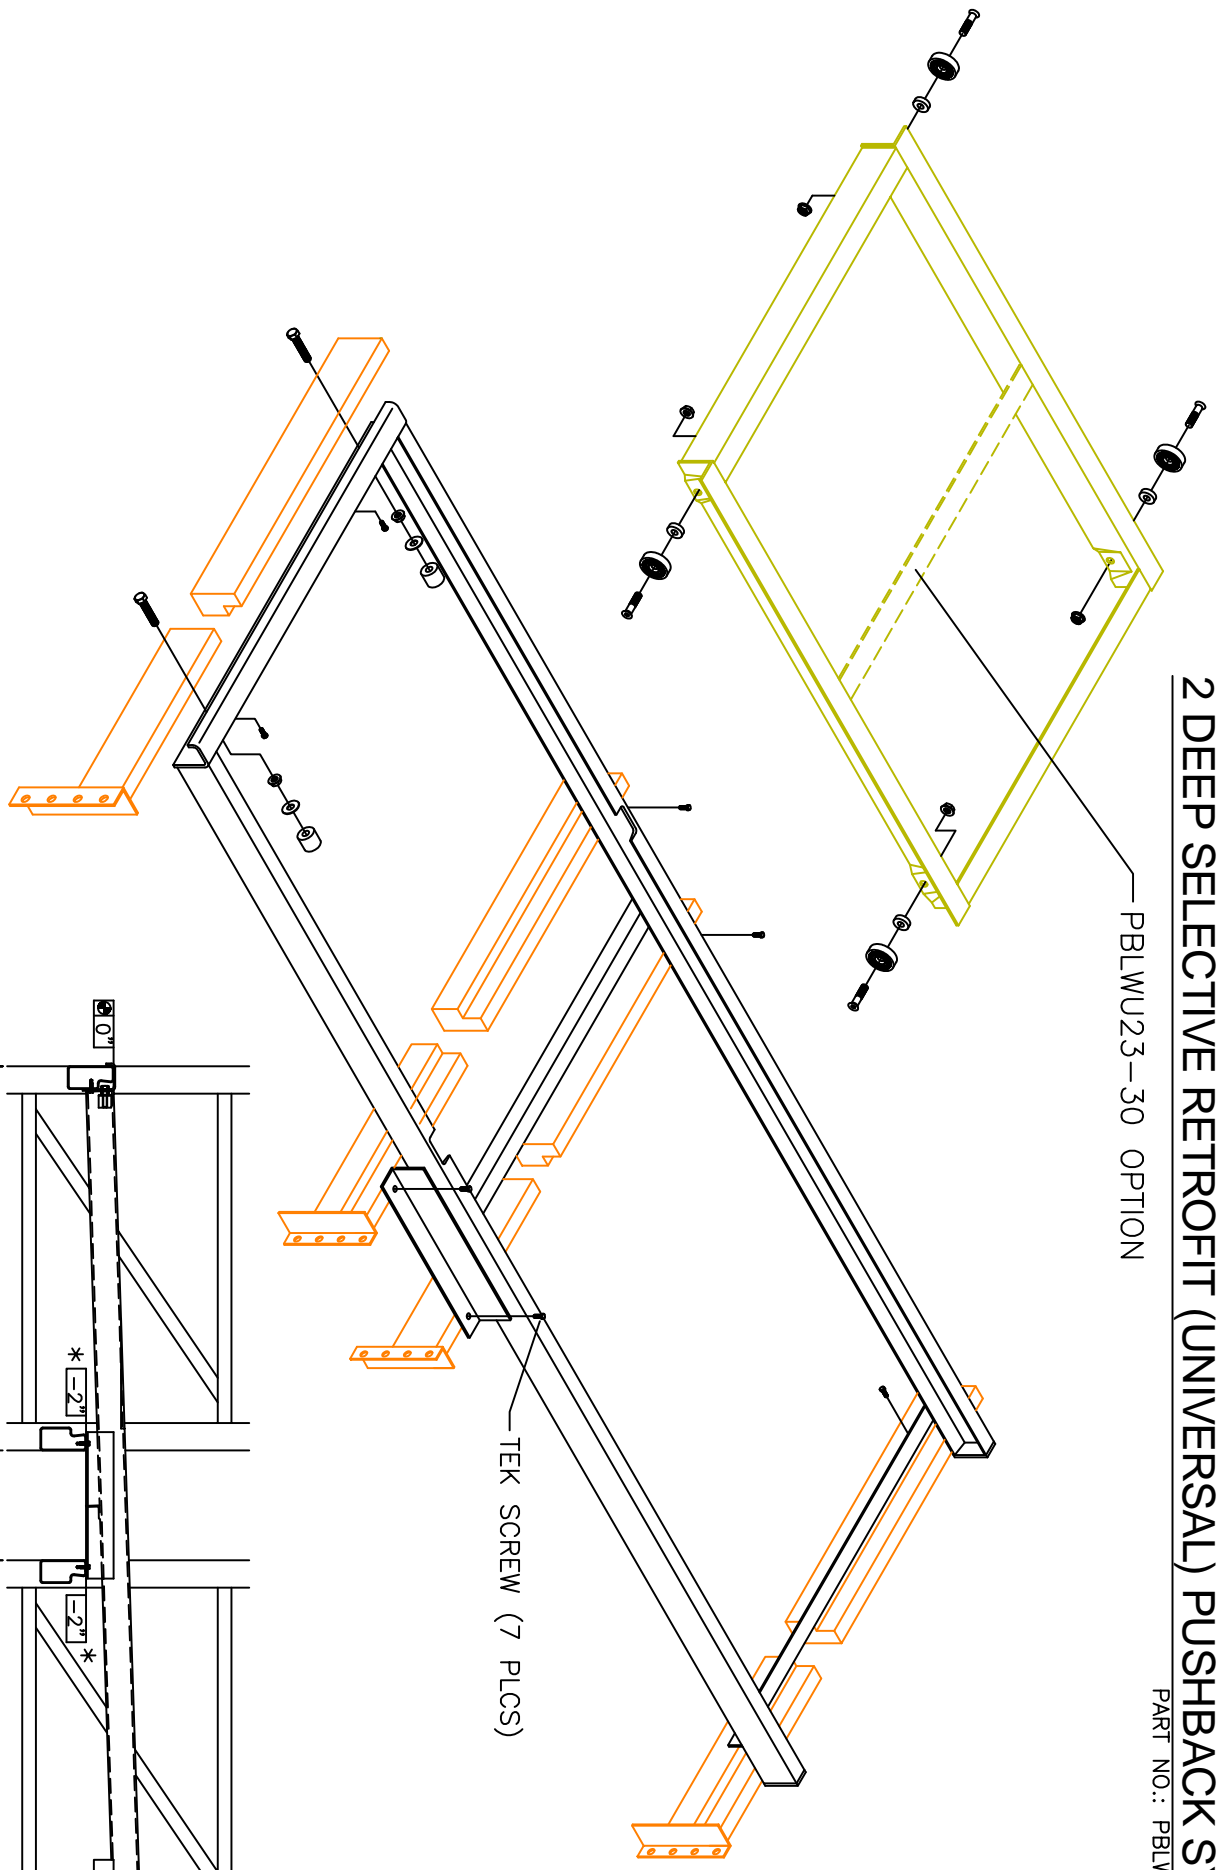

SELECTIVE RETROFIT

Convert your existing single deep selective rack to high density push-back storage with Advance's unique Retrofit Pushback System. Our unique design allows 2 & 3 deep pushback to be mounted on existing selective frames and beams.

2 DEEP SELECTIVE RETROFIT (UNIVERSAL) PUSHBACK SYSTEM

PART NO.: PBLWU22-30

PBLWU23-30 OPTION

2 DEEP SELECTIVE RETROFIT (UNIVERSAL) PUSHBACK RACKING CONFIGURATION

* CAN BE -3" IF 3" ADJUSTABLE

ADVANCE
STORAGE PRODUCTS
A division of JCM Industries, Inc.